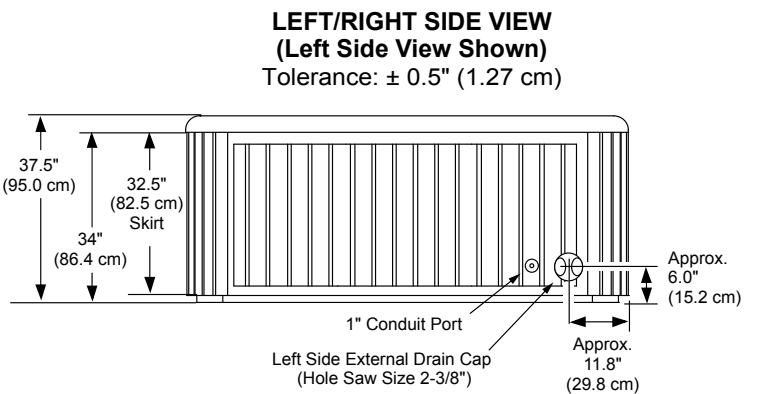

Sundance Spas 880 Altamar

Portable Dimensions

IMPORTANT! Always measure each hot tub for exact dimensions BEFORE designing its foundational support and/or decking.