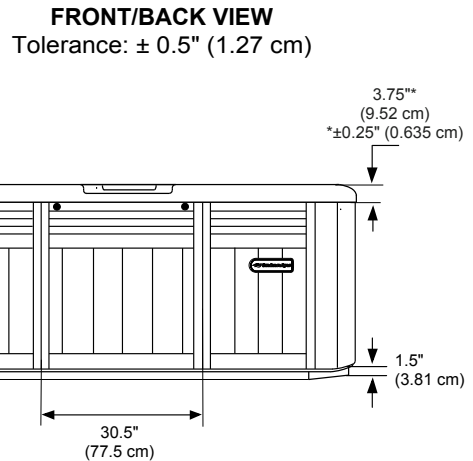

## SEAT DEPTHS

**A = 26.00" (66.04 cm)**  
**B = 27.00" (68.58 cm)**  
**C = 28.00" (71.12 cm)**  
**D = 23.00" (58.42 cm)**

**E = 28.00" (71.12 cm)**  
**F = 20.00" (50.80 cm)**  
**G = 30.00" (76.20 cm)**

Listed dimensions represent distance from top of acrylic to lowest point in seat. **Tolerance ± 0.5" (1.27 cm).**

Dimensions/Specifications Subject To Change Without Notice

## Portable Dimensions

**IMPORTANT! Always measure each hot tub for exact dimensions BEFORE designing its foundational support and/or decking.**

Dimensions/specifications subject to change without notice. Tolerance:  $\pm 0.5"$  (1.27 cm)