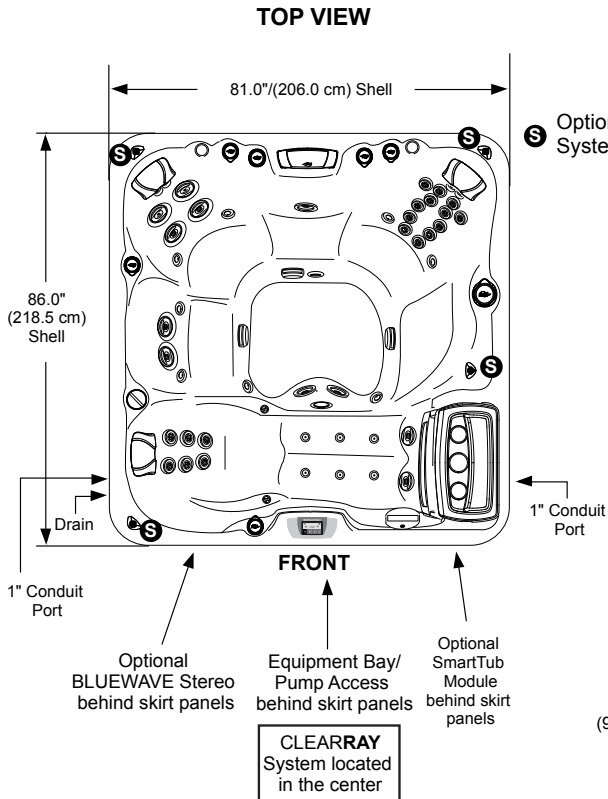

## SEAT DEPTHS

**A = 26.00" (66.04 cm)**  
**B = 27.00" (68.58 cm)**  
**C = 28.00" (71.12 cm)**  
**D = 23.00" (58.42 cm)**

**E = 28.00" (71.12 cm)**  
**F = 20.00" (50.80 cm)**  
**G = 30.00" (76.20 cm)**

Listed dimensions represent distance from top of acrylic to lowest point in seat. **Tolerance ± 0.5" (1.27 cm).**

Dimensions/Specifications Subject To Change Without Notice

## Portable Dimensions

**IMPORTANT! Always measure each hot tub for exact dimensions BEFORE designing its foundational support and/or decking.**

Dimensions/specifications subject to change without notice. Tolerance:  $\pm 0.5"$  (1.27 cm)