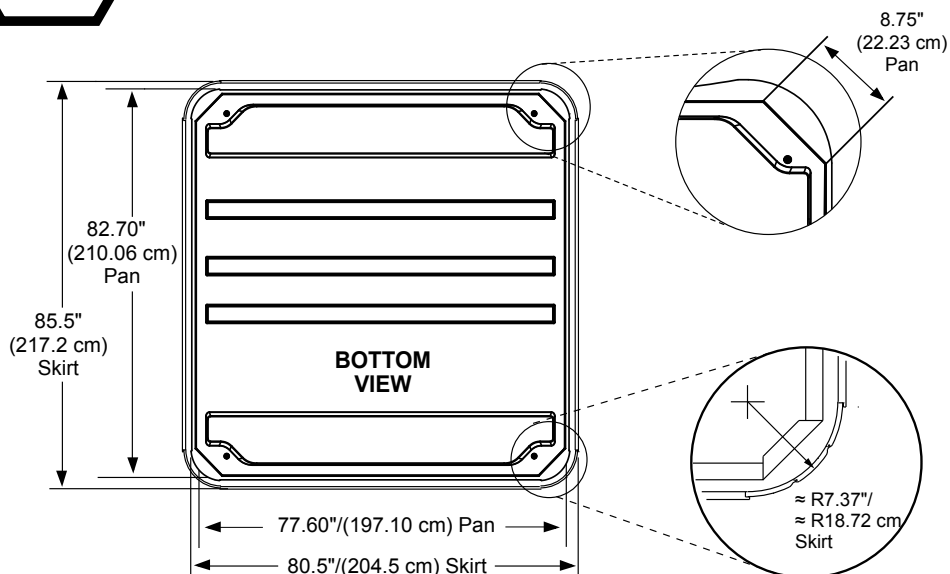

## SEAT DEPTHS

**A = 26.00" (66.04 cm)**  
**B = 27.00" (68.58 cm)**  
**C = 28.00" (71.12 cm)**  
**D = 23.00" (58.42 cm)**

**E = 28.00" (71.12 cm)**  
**F = 20.00" (50.80 cm)**  
**G = 30.00" (76.20 cm)**

Listed dimensions represent distance from top of acrylic to lowest point in seat. **Tolerance ± 0.5" (1.27 cm).**

Dimensions/Specifications Subject To Change Without Notice

## Portable Dimensions

**IMPORTANT! Always measure each hot tub for exact dimensions BEFORE designing its foundational support and/or decking.**

Dimensions/specifications subject to change without notice. Tolerance:  $\pm 0.5"$  (1.27 cm)

Dimensions/Specifications Subject To Change Without Notice