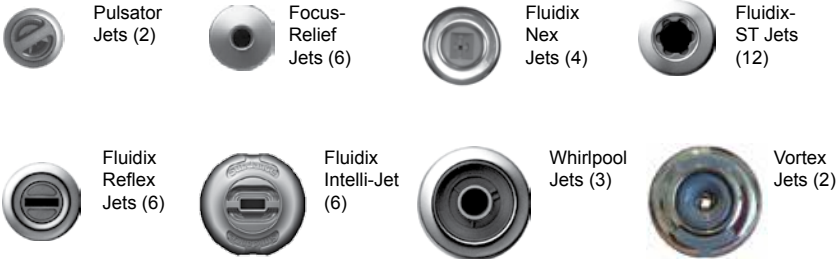

## Operation/Seat Depths

- (A)** Air Control - Activates Seat A Jets (6 Fluidix Reflex, 2 Pulsator, 2 Fluidix Intelli-Jet)
- (B)** Sunscents Dispenser
- (C)** Air Control - Activates Seat B Jets (2 Fluidix Intelli-Jet) + Seat A Jets (2 Fluidix Nex, 2 Vortex, 2 Fluidix Intelli-Jet)
- (D)** Air Control - Activates Seat D Jet (1 Whirlpool) + Footwell Jets (2 Whirlpool)
- (E)** Waterfall Selector [8-Hour Circ. Pump] - Controls Waterfall Output
- (F)** Air Control - Activates Lower Six Seat E Jets (6 Fluidix-ST)
- (G)** Air Control - Activates Upper Eight Seat E Jets (2 Fluidix Nex, 6 Fluidix-ST)
- (H)** Massage Selector [Pump 2] - Adjusts Massage Level Between Seat B Jets + Seat E Jets and Seat D Jet + Footwell Whirlpool Jets

### 41 Total Jets

- Jets Pump 1: Seat A Jets + Seat C Jets are always on when this pump is running.
- Focus-Relief Jets: Work with both the blower and Jets Pump 1. The blower introduces air to the jet and the Jets Pump forces water through.