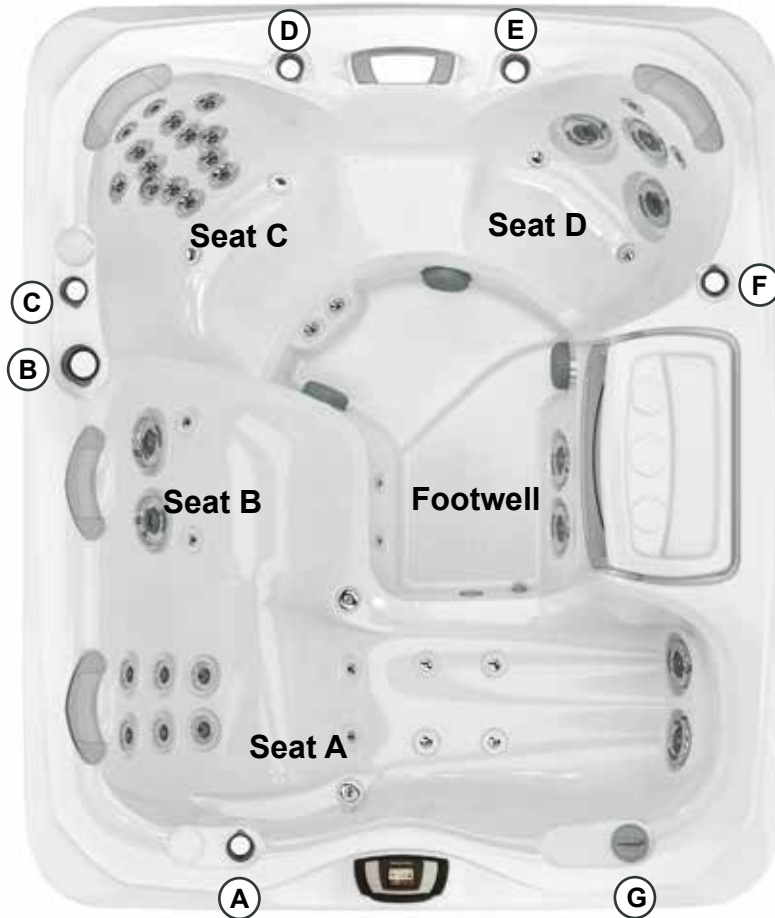

## Operation/Seat Depths

Filter Lid is shown with aftermarket seat pillow

- (A)** Air Control - Activates Seat A Jets (6 Fluidix Reflex, 2 Pulsator, 2 Vortex)
- (B)** Massage Selector [Pump 2] - Adjusts Massage Level Between Seat A Jets and Seat C Jets
- (C)** Air Control - Activates Seat C Upper 8 Jets (2 Fluidix Nex, 6 Fluidix ST)
- (D)** Air Control - Activates Seat C Lower 8 Jets (6 Fluidix-ST, 2- Accu-Pressure)
- (E)** Waterfall Selector [8-Hour Circ. Pump] - Controls Waterfall Output
- (F)** Air Control - Activates Seat B Jets (2 Vortex) + Seat D Jets (2 Fluidix Nex, 1 Vortex, 2 Fluidix Intelli-Jet) + Footwell Jets (2 Vortex)
- (G)** Sunscents Dispenser

- Jets Pump 1: Seat B Jets + Seat D Jets + Footwell Jets are always on when this pump is running
- Focus-Relief Jets: Work with both the blower and Jets Pump 2. The blower introduces air to the jet and the Jets Pump forces water through.

## SEAT DEPTHS

- A = 25.75" (65.40 cm)**
- B = 24.50" (62.23 cm)**
- C = 27.75" (70.48 cm)**
- D = 22.00" (55.88 cm)**
- E = 25.50" (64.77 cm)**
- F = 29.50" (74.93 cm)**

**G = 31.25" (79.37 cm)**

Listed dimensions represent distance from top of acrylic to lowest point in seat. **Tolerance ± 0.5" (1.27 cm).**