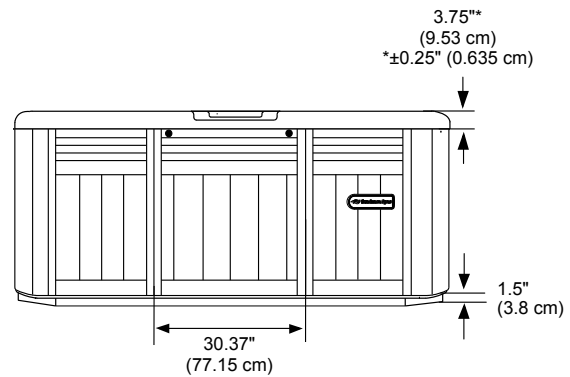

## SEAT DEPTHS

- A = 25.75" (65.40 cm)**
- B = 24.50" (62.23 cm)**
- C = 27.75" (70.48 cm)**
- D = 22.00" (55.88 cm)**
- E = 25.50" (64.77 cm)**
- F = 29.50" (74.93 cm)**

**G = 31.25" (79.37 cm)**

Listed dimensions represent distance from top of acrylic to lowest point in seat. **Tolerance ± 0.5" (1.27 cm).**

## Portable Dimensions

**TOP VIEW**

**FRONT/BACK VIEW**

Tolerance:  $\pm 0.5"$  (1.27 cm)

**LEFT/RIGHT SIDE VIEW**

Tolerance:  $\pm 0.5"$  (1.27 cm)

**IMPORTANT! Always measure each hot tub for exact dimensions BEFORE designing its foundational support and/or decking.**

Dimensions/specifications subject to change without notice. Tolerance:  $\pm 0.5"$  (1.27 cm)

Dimensions/Specifications Subject To Change Without Notice