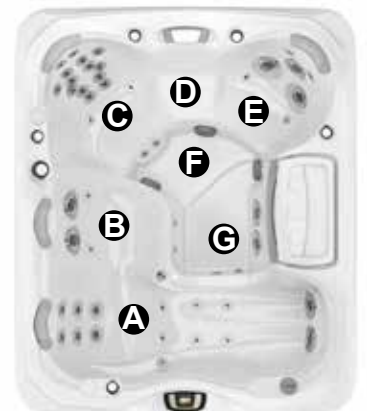

## Operation/Seat Depths

Filter Lid is shown with aftermarket seat pillow

- (A)** Air Control - Activates Seat A Jets (6 Fluidix Reflex, 2 Pulsator, 2 Vortex)
- (B)** Massage Selector [Pump 2] - Adjusts Massage Level Between Seat A Jets and Seat C Jets
- (C)** Air Control - Activates Seat C Upper 8 Jets (2 Fluidix Nex, 6 Fluidix ST)
- (D)** Air Control - Activates Seat C Lower 8 Jets (6 Fluidix-ST, 2- Accu-Pressure)
- (E)** Waterfall Selector [8-Hour Circ. Pump] - Controls Waterfall Output
- (F)** Air Control - Activates Seat B Jets (2 Vortex) + Seat D Jets (2 Fluidix Nex, 1 Vortex, 2 Fluidix Intelli-Jet) + Footwell Jets (2 Vortex)
- (G)** Sunscents Dispenser

- Jets Pump 1: Seat B Jets + Seat D Jets + Footwell Jets are always on when this pump is running
- Focus-Relief Jets: Work with both the blower and Jets Pump 2. The blower introduces air to the jet and the Jets Pump forces water through.

### 45 Total Jets

Spa Operation Subject To Change Without Notice

## SEAT DEPTHS

- A = 25.75" (65.40 cm)**
- B = 24.50" (62.23 cm)**
- C = 27.75" (70.48 cm)**
- D = 22.00" (55.88 cm)**
- E = 25.50" (64.77 cm)**
- F = 29.50" (74.93 cm)**

**G = 31.25" (79.37 cm)**

Listed dimensions represent distance from top of acrylic to lowest point in seat. **Tolerance ± 0.5" (1.27 cm).**