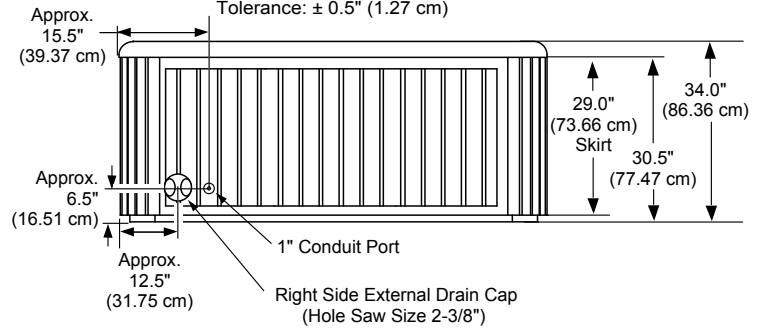

## SEAT DEPTHS

- A = 25.75" (65.40 cm)**
- B = 24.50" (62.23 cm)**
- C = 27.75" (70.48 cm)**
- D = 22.00" (55.88 cm)**
- E = 25.50" (64.77 cm)**
- F = 29.50" (74.93 cm)**

**G = 31.25" (79.37 cm)**

Listed dimensions represent distance from top of acrylic to lowest point in seat. **Tolerance ± 0.5" (1.27 cm).**

## Portable Dimensions

**TOP VIEW**

**FRONT/BACK VIEW**

Tolerance:  $\pm 0.5"$  (1.27 cm)

**LEFT/RIGHT SIDE VIEW**

Tolerance:  $\pm 0.5"$  (1.27 cm)

**IMPORTANT! Always measure each hot tub for exact dimensions BEFORE designing its foundational support and/or decking.**

Dimensions/specifications subject to change without notice. Tolerance:  $\pm 0.5"$  (1.27 cm)

Dimensions/Specifications Subject To Change Without Notice