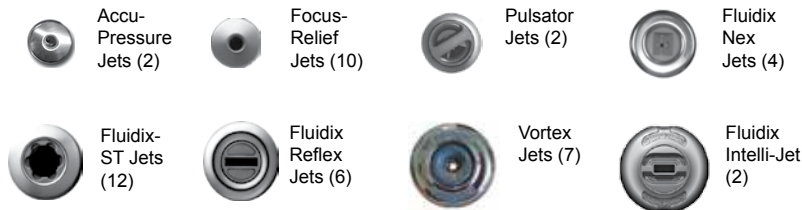

45 Total Jets

Spa Operation Subject To Change Without Notice

SEAT DEPTHS

- **A = 25.75" (65.40 cm)**
- **B = 24.50" (62.23 cm)**
- **C = 27.75" (70.48 cm)**
- **D = 22.00" (55.88 cm)**
- **E = 25.50" (64.77 cm)**
- **F = 29.50" (74.93 cm)**

G = 31.25" (79.37 cm)

Listed dimensions represent distance from top of acrylic to lowest point in seat. **Tolerance ± 0.5" (1.27 cm).**