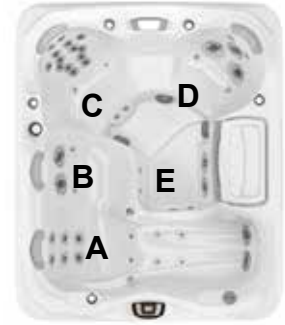

## Specifications

<b>Dimensions:</b> .....	76" x 91" x 34" (193.04 cm x 231 cm x 86.36 cm)
<b>Seating Capacity:</b> .....	4-5 Adults
<b>Dry Weight:</b> .....	803 lbs (364.23 kg)
<b>Filled Weight (Spa Volume):</b> .....	4,222 lbs (1,915 kg)
<b>Filled Weight (Average Fill):</b> .....	3,472 lbs (1,575 kg)
<b>Water Capacity (Spa Volume):</b> .....	410 US Gal (1,552 Liters)
<b>Water Capacity (Average Fill):</b> .....	320 US Gal (1,211 Liters)
<b>Controls:</b> .....	880 iTouch Interface LCD Control, Displays Temperature, Time, Cycles and Jet/Air System Control. Offers Customizing of Filtration Cycles, Lighting, Water Temperature Setting and other features
<b>Water Delivery:</b> .....	2 TheraMax High-Flow Pumps and 8-Hour Dynamic Flow Circulation System
<b>Pump 1:</b> .....	North America (60 Hz): 1-Speed/2.5 HP Continuous, 11.3A Max., 56 Frame <b>Export (50 Hz): 1-Speed/2.0 HP Continuous, 7.0A Max.</b>
<b>Pump 2:</b> .....	North America (60 Hz): 1-Speed/2.5 HP Continuous, 11.3A Max., 56 Frame <b>Export (50 Hz): 1-Speed/2.0 HP Continuous, 7.0A Max.</b>
<b>Pump 3:</b> .....	High Output Dynamic Flow, 8-Hour Filter/Circulation Pump (35 gpm) Programmable for Daily Start Time and Duration
<b>Total Hydrojets:</b> .....	<b>45</b>
<b>Seat A Jets:</b> .....	6 Fluidix Reflex, 2 Vortex, 2 Pulsator, 6 Focus-Relief®
<b>Seat B Jets:</b> .....	2 Vortex, 4 Focus-Relief
<b>Seat C Jets:</b> .....	2 Fluidix Nex, 12 Fluidix ST, 2 Accu-Pressure
<b>Seat D Jets:</b> .....	2 Fluidix Nex, 1 Vortex, 2 Fluidix Intelli-Jet
<b>Footwell Jets (E):</b> .....	2 Vortex
<b>Air Blower:</b> .....	High-Efficiency, 1-Speed
<b>Aromatherapy Delivery:</b> .....	4 Air Injector Jets with Quiet High Speed Air Pump
<b>Air Controls/Massage Selectors:</b> .....	4/1 (Standard air control with LED lights and massage selector with LED lights)
<b>Filter:</b> .....	MicroClean® Ultra Filtration System, 130 ft <sup>2</sup> (2 interlocking cartridge filters)
<b>Water Treatment:</b> .....	Automatic Brominator and Dynamic Flow Circulation System; Factory installed CLEARRAY® Water Purification System
<b>Lighting:</b> .....	Multi-Colored LED Lighting System (1 Waterfall, 1 Main Light, 4 Air controls, 1 Massage Selector)
<b>Skirt Cabinet:</b> .....	Standard SunStrong® - Available in Coastal, Mahogany, Autumn Walnut and White Oak Premium SunSide™ - Available in Modern Hardwood, Brushed Gray and Vintage Oak (Equipped with Standard Exterior Lights)
<b>Shell Colors:</b> .....	North America: Platinum, Celestite (Gypsum), Sahara, Oyster (Opal), Copper Sand, Monaco, Midnight, Caribbean Surf, Sandstone, Porcelain <b>Export (50 Hz): All North America Colors</b>
<b>Handrails:</b> .....	None
<b>Headrests:</b> .....	Four, 1-Piece Gray
<b>Heater:</b> .....	North America (60 Hz): Low Flow 5.5 kW with Titanium Element <b>Export (50 Hz): Low Flow 2.7 kW with Titanium Element</b>
<b>Electrical Requirements:</b> .....	North America (60 Hz): 240 VAC@40A, 50A or 60A; <b>Export (50 Hz): 230-240 VAC@1x40A or 1x16A/1x32A, 1x20A/1x16A, 3x16A (see manual for more configurations); or Suitably Rated Circuit Breaker to Comply with Local Electrical Regulations. Certain Countries May Require 2 Power Inputs; Two GFCI/RCD Breakers are Required for This Configuration.</b>
<b>Limited Warranty*:</b> .....	North America (60 Hz): 10 Years Shell, 7 Years Shell Surface, 5 Years Plumbing Component Leaks, 5 Years Equipment and Controls, 5 Years Cabinet, 5 Years Jets, 2 Years Lights, 1 Year Stereo <b>Export (50 Hz): 10 Years Shell, 7 Years Shell Surface, 5 Years Plumbing Component Leaks, 5 Years Equipment and Controls, 5 Years Cabinet, 5 Years Jets, 2 Years Lights, 2 Years Stereo</b>
<b>Waterfall Feature:</b> .....	Adjustable Flow Rate; Colored Lighting
<b>Audio System (Optional):</b> .....	Factory Installed BLUEWAVE® 2.0 Wireless Spa Stereo System with Auxiliary 3.5 mm headphone jack connection, Bluetooth® compatible, 4 premium speakers and a powered subwoofer
<b>Special Features:</b> .....	MicroClean® Plus Versatile Filter Lid, <b>Optional</b> Filter Lid Pillow seat, <b>Optional</b> (Factory Installed) SmartTub™ Module - North American only