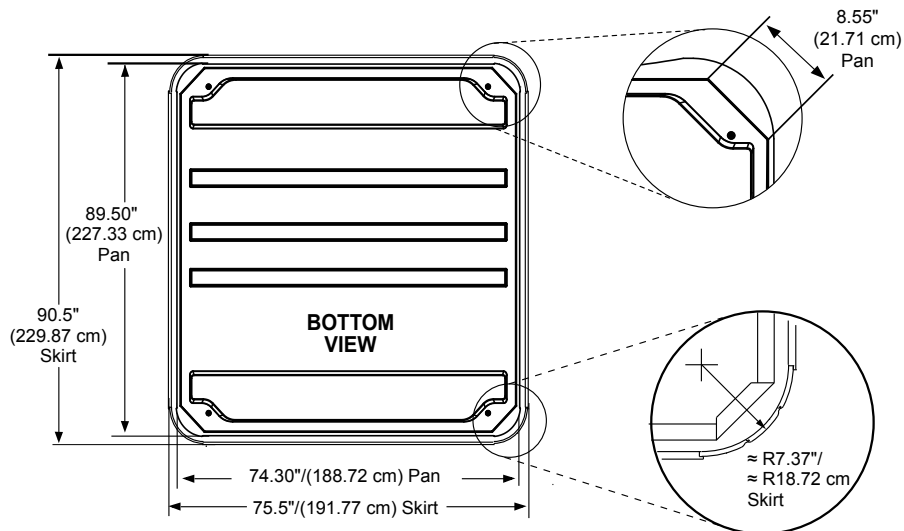

## SEAT DEPTHS

- A = 25.75" (65.40 cm)**
- B = 24.50" (62.23 cm)**
- C = 27.75" (70.48 cm)**
- D = 22.00" (55.88 cm)**
- E = 25.50" (64.77 cm)**
- F = 29.50" (74.93 cm)**

**G = 31.25" (79.37 cm)**

Listed dimensions represent distance from top of acrylic to lowest point in seat. **Tolerance ± 0.5" (1.27 cm).**

## Portable Dimensions

**TOP VIEW**

**FRONT/BACK VIEW**

Tolerance:  $\pm 0.5"$  (1.27 cm)

**LEFT/RIGHT SIDE VIEW**

Tolerance:  $\pm 0.5"$  (1.27 cm)

**IMPORTANT! Always measure each hot tub for exact dimensions BEFORE designing its foundational support and/or decking.**

Dimensions/specifications subject to change without notice. Tolerance:  $\pm 0.5"$  (1.27 cm)

Dimensions/Specifications Subject To Change Without Notice