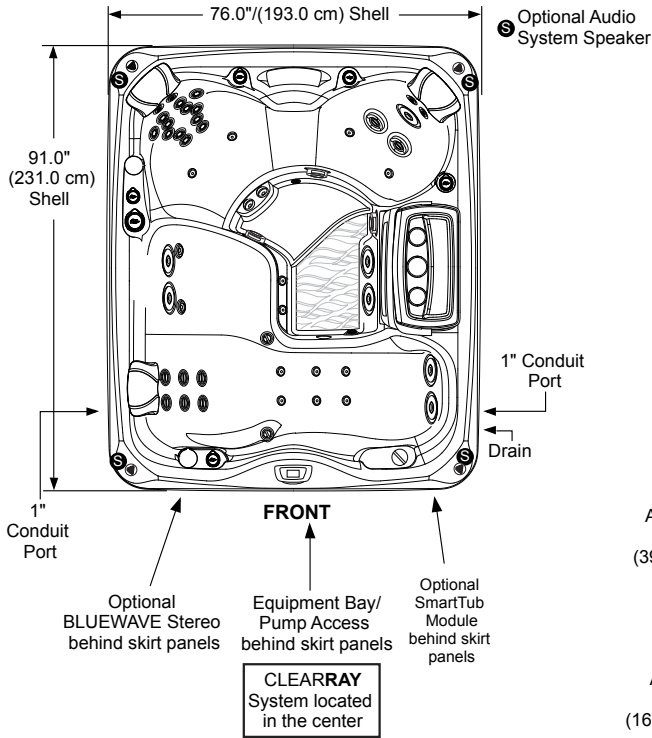

Sundance Spas 880 Marin

Portable Dimensions

TOP VIEW